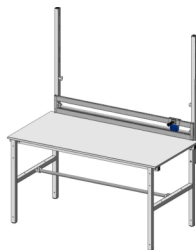

SYSTEM BASIC Under-worksurface storage rack

Ref.	700080		
Width (mm):	1415		
Depth (mm):	300		
Height (mm):	415		
Net Weight (kg):	11.00		

Description:
Under-worksurface storage rack

- Square tubes
- Powder-coated steel parts: light gray RAL 7035
- Mobile with 4 castors
- 2 lockable castors
- Incl. eight dividers
- Surface load capacity max. 50 kg

Uprights
Ref. 700030

Storage shelf
Ref. 700070

Add-on storage rack
Ref. 700050

Bottom shelf
Ref. 700100

Drawer,
lockable
Ref. 700120

Spindle underneath the
table (between feet)
Ref. 700150

Side table
Ref. 700020

Add-on cutter
incl. spindle
Ref. 700090

Spindle between
the uprights
Ref. 700140

Cutter stand,
horizontal
Ref. 700130

PC holder with
strap
Ref. 308100

Container, mobile
Ref. 700110

TFT monitor holder,
Vesa 75/100
Ref. 228120