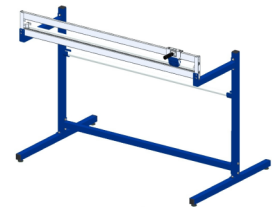

SYSTEM BASIC Under-worksurface storage rack

Ref.	700080		
Width (mm):	1415		
Depth (mm):	300		
Height (mm):	415		
Net Weight (kg):	11.00		

Description:
Under-worksurface storage rack

- Square tubes
- Powder-coated steel parts: light gray RAL 7035
- Mobile with 4 castors
- 2 lockable castors
- Incl. eight dividers
- Surface load capacity max. 50 kg

Uprights
Ref. 700030

Storage shelf
Ref. 700070

Add-on storage rack
Ref. 700050

Bottom shelf
Ref. 700100

Drawer,
lockable
Ref. 700120

Spindle underneath the
table (between feet)
Ref. 700150

Side table
Ref. 700020

Add-on cutter
incl. spindle
Ref. 700090

Spindle between
the uprights
Ref. 700140

Cutter stand,
horizontal
Ref. 700130

PC holder with
strap
Ref. 308100

Container, mobile
Ref. 700110

TFT monitor holder,
Vesa 75/100
Ref. 228120