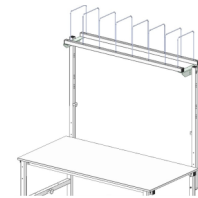

SYSTEM BASIC Under-worksurface storage rack

Ref.	700080		
Width (mm):	1415		
Depth (mm):	300		
Height (mm):	415		
Net Weight (kg):	11.00		

Description:
Under-worksurface storage rack

- Square tubes
- Powder-coated steel parts: light gray RAL 7035
- Mobile with 4 castors
- 2 lockable castors
- Incl. eight dividers
- Surface load capacity max. 50 kg

SYSTEM BASIC Under-worksurface storage rack

Ref.	700080			
Number of packets:	1			
EAN:	4030177057152			
Size WxDxH (mm):	300x1450x80			
Weight (kg):	12.10			

Examples:
Optional accessories

Backboard
Ref. 700040

Uprights
Ref. 700030

Storage shelf
Ref. 700070

Add-on storage rack
Ref. 700050

Bottom shelf
Ref. 700100

Drawer,
lockable
Ref. 700120

Spindle underneath the
table (between feet)
Ref. 700150

Side table
Ref. 700020