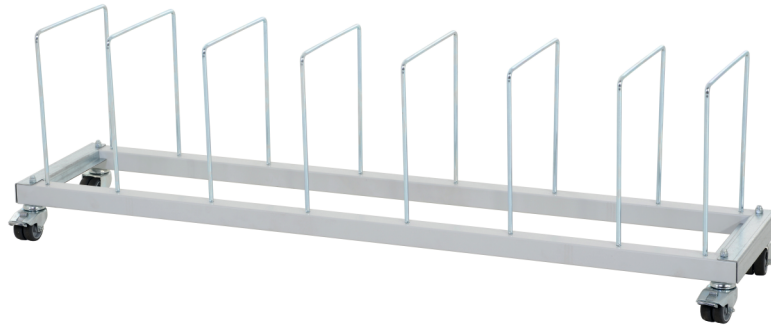

SYSTEM BASIC Under-worksurface storage rack

Ref.	700080		
Width (mm):	1415		
Depth (mm):	300		
Height (mm):	415		
Net Weight (kg):	11.00		

Description:
Under-worksurface storage rack

- Square tubes
- Powder-coated steel parts: light gray RAL 7035
- Mobile with 4 castors
- 2 lockable castors
- Incl. eight dividers
- Surface load capacity max. 50 kg

SYSTEM BASIC Under-worksurface storage rack

Ref.	700080			
Number of packets:	1			
EAN:	4030177057152			
Size WxDxH (mm):	300x1450x80			
Weight (kg):	12.10			

Examples:
Optional accessories

Backboard
Ref. 700040

Uprights
Ref. 700030

Storage shelf
Ref. 700070

Add-on storage rack
Ref. 700050

Bottom shelf
Ref. 700100

Drawer,
lockable
Ref. 700120

Spindle underneath the
table (between feet)
Ref. 700150

Side table
Ref. 700020

Add-on cutter
incl. spindle
Ref. 700090

Spindle between
the uprights
Ref. 700140

Cutter stand,
horizontal
Ref. 700130

PC holder with
strap
Ref. 308100

Container, mobile
Ref. 700110

TFT monitor holder,
Vesa 75/100
Ref. 228120