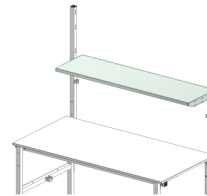

SYSTEM BASIC Under-worksurface storage rack

Ref.	700080		
Width (mm):	1415		
Depth (mm):	300		
Height (mm):	415		
Net Weight (kg):	11.00		

Description:
Under-worksurface storage rack

- Square tubes
- Powder-coated steel parts: light gray RAL 7035
- Mobile with 4 castors
- 2 lockable castors
- Incl. eight dividers
- Surface load capacity max. 50 kg

SYSTEM BASIC Under-worksurface storage rack

Ref.	700080			
Number of packets:	1			
EAN:	4030177057152			
Size WxDxH (mm):	300x1450x80			
Weight (kg):	12.10			

Examples:
Optional accessories

Backboard
Ref. 700040

Uprights
Ref. 700030

Storage shelf
Ref. 700070

Add-on storage rack
Ref. 700050

Bottom shelf
Ref. 700100

Drawer,
lockable
Ref. 700120

Spindle underneath the
table (between feet)
Ref. 700150

Side table
Ref. 700020