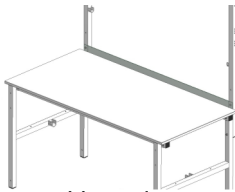

SYSTEM BASIC Under-worksurface storage rack

Ref.	700080		
Width (mm):	1415		
Depth (mm):	300		
Height (mm):	415		
Net Weight (kg):	11.00		

Description:
Under-worksurface storage rack

- Square tubes
- Powder-coated steel parts: light gray RAL 7035
- Mobile with 4 castors
- 2 lockable castors
- Incl. eight dividers
- Surface load capacity max. 50 kg

SYSTEM BASIC Under-worksurface storage rack

Ref.	700080			
Number of packets:	1			
EAN:	4030177057152			
Size WxDxH (mm):	300x1450x80			
Weight (kg):	12.10			

Examples:
Optional accessories

Backboard
Ref. 700040

Uprights
Ref. 700030

Storage shelf
Ref. 700070

Add-on storage rack
Ref. 700050

Bottom shelf
Ref. 700100

Drawer,
lockable
Ref. 700120

Spindle underneath the
table (between feet)
Ref. 700150

Side table
Ref. 700020