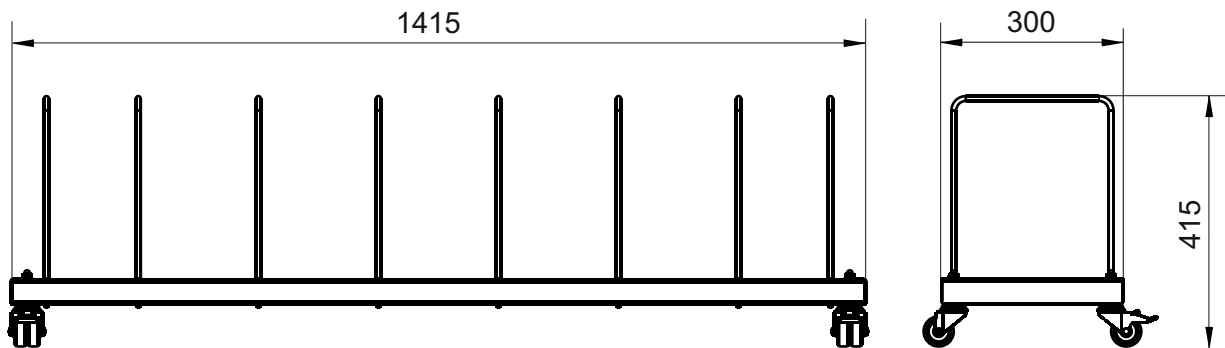

SYSTEM BASIC Under-worksurface storage rack

Ref.	700080		
Width (mm):	1415		
Depth (mm):	300		
Height (mm):	415		
Net Weight (kg):	11.00		

Description:
Under-worksurface storage rack

- Square tubes
- Powder-coated steel parts: light gray RAL 7035
- Mobile with 4 castors
- 2 lockable castors
- Incl. eight dividers
- Surface load capacity max. 50 kg

SYSTEM BASIC Under-worksurface storage rack

Ref.	700080			
Number of packets:	1			
EAN:	4030177057152			
Size WxDxH (mm):	300x1450x80			
Weight (kg):	12.10			

Examples:
Optional accessories

Backboard
Ref. 700040

Uprights
Ref. 700030

Storage shelf
Ref. 700070

Add-on storage rack
Ref. 700050

Bottom shelf
Ref. 700100

Drawer,
lockable
Ref. 700120

Spindle underneath the
table (between feet)
Ref. 700150

Side table
Ref. 700020