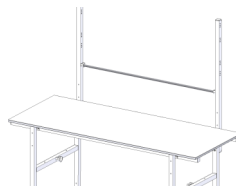

Spindle between
the uprights
Ref. 700140