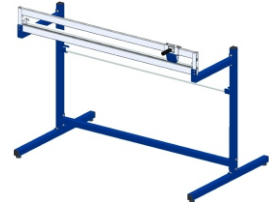

Cutter stand, horizontal
Ref. 700130