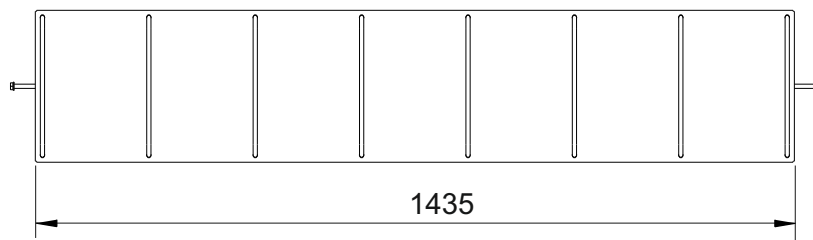

SYSTEM BASIC Add-on storage rack

Ref.	700050		
Width (mm):	1435		
Depth (mm):	287		
Height (mm):	57		
Usable area (mm)	1435 x 287		
Net Weight (kg):	7.50		

Description:
Add-on storage rack

- Square tubes
- Powder-coated steel parts: light gray RAL 7035
- Incl. eight dividers
- Surface load capacity max. 50 kg

SYSTEM BASIC Add-on storage rack

Ref.	700050			
Number of packet:	1			
EAN:	4030177057121			
Size WxDxH (mm):	1445x310x85			
Weight (kg):	8.30			

Examples:
Optional accessories

Spindle between the uprights with bearing shells
Ref. 700170

Uprights
Ref. 700030

Document shelf
Ref. 700060

Backboard
Ref. 700040

Bottom shelf
Ref. 700100

Drawer, lockable
Ref. 700120

Storage shelf
Ref. 700070

Spindle underneath the table (between feet)
Ref. 700150

Add-on cutter incl. spindle
Ref. 700090