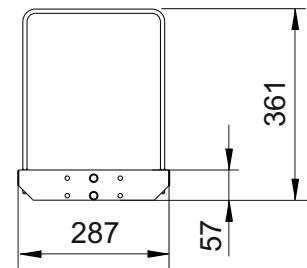

SYSTEM BASIC Add-on storage rack

Ref.	700050		
Width (mm):	1435		
Depth (mm):	287		
Height (mm):	57		
Usable area (mm)	1435 x 287		
Net Weight (kg):	7.50		

Description:
Add-on storage rack

- Square tubes
- Powder-coated steel parts: light gray RAL 7035
- Incl. eight dividers
- Surface load capacity max. 50 kg

SYSTEM BASIC Add-on storage rack

Ref.	700050			
Number of packet:	1			
EAN:	4030177057121			
Size WxDxH (mm):	1445x310x85			
Weight (kg):	8.30			

Examples:
Optional accessories

Spindle between the uprights with bearing shells
Ref. 700170