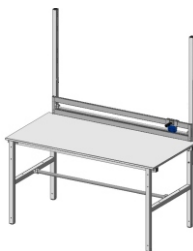

SYSTEM BASIC Add-on storage rack

Ref.	700050		
Width (mm):	1435		
Depth (mm):	287		
Height (mm):	57		
Usable area (mm)	1435 x 287		
Net Weight (kg):	7.50		

Description:
Add-on storage rack

- Square tubes
- Powder-coated steel parts: light gray RAL 7035
- Incl. eight dividers
- Surface load capacity max. 50 kg

Uprights
Ref. 700030

Document shelf
Ref. 700060

Backboard
Ref. 700040

Bottom shelf
Ref. 700100

Drawer, lockable
Ref. 700120

Storage shelf
Ref. 700070

Spindle underneath the table (between feet)
Ref. 700150

Add-on cutter incl. spindle
Ref. 700090