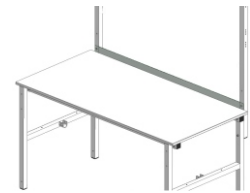

SYSTEM BASIC Add-on storage rack

Ref.	700050		
Width (mm):	1435		
Depth (mm):	287		
Height (mm):	57		
Usable area (mm)	1435 x 287		
Net Weight (kg):	7.50		

Description:
Add-on storage rack

- Square tubes
- Powder-coated steel parts: light gray RAL 7035
- Incl. eight dividers
- Surface load capacity max. 50 kg

SYSTEM BASIC Add-on storage rack

Ref.	700050			
Number of packet:	1			
EAN:	4030177057121			
Size WxDxH (mm):	1445x310x85			
Weight (kg):	8.30			

Examples:
Optional accessories

Spindle between the uprights with bearing shells
Ref. 700170

Uprights
Ref. 700030

Document shelf
Ref. 700060

Backboard
Ref. 700040

Bottom shelf
Ref. 700100

Drawer, lockable
Ref. 700120

Storage shelf
Ref. 700070

Spindle underneath the table (between feet)
Ref. 700150

Add-on cutter incl. spindle
Ref. 700090