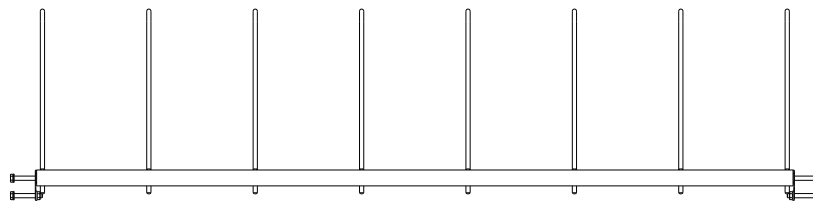

SYSTEM BASIC Add-on storage rack

Ref.	700050		
Width (mm):	1435		
Depth (mm):	287		
Height (mm):	57		
Usable area (mm)	1435 x 287		
Net Weight (kg):	7.50		

Description:
Add-on storage rack

- Square tubes
- Powder-coated steel parts: light gray RAL 7035
- Incl. eight dividers
- Surface load capacity max. 50 kg

SYSTEM BASIC Add-on storage rack

Ref.	700050			
Number of packet:	1			
EAN:	4030177057121			
Size WxDxH (mm):	1445x310x85			
Weight (kg):	8.30			

Examples:
Optional accessories

Spindle between the uprights with bearing shells
Ref. 700170

Uprights
Ref. 700030

Document shelf
Ref. 700060

Backboard
Ref. 700040

Bottom shelf
Ref. 700100

Drawer, lockable
Ref. 700120

Storage shelf
Ref. 700070

Spindle underneath the table (between feet)
Ref. 700150

Add-on cutter incl. spindle
Ref. 700090