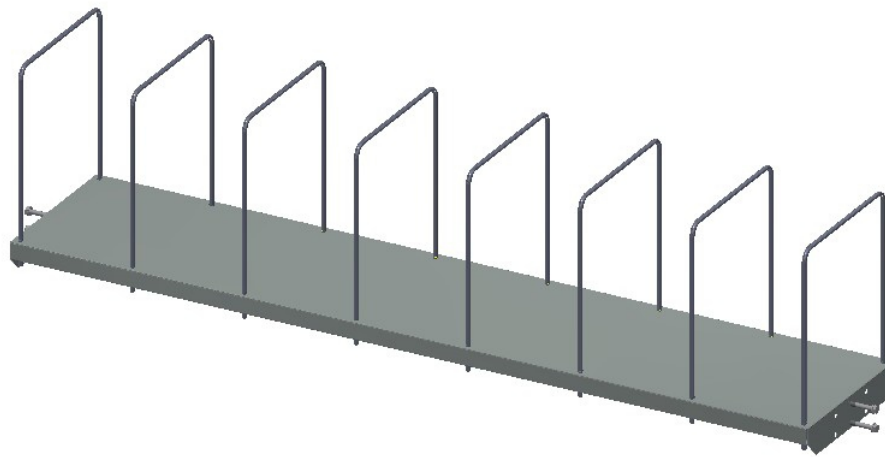

SYSTEM BASIC Add-on storage rack

Ref.	700050		
Width (mm):	1435		
Depth (mm):	287		
Height (mm):	57		
Usable area (mm)	1435 x 287		
Net Weight (kg):	7.50		

Description:
Add-on storage rack

- Square tubes
- Powder-coated steel parts: light gray RAL 7035
- Incl. eight dividers
- Surface load capacity max. 50 kg

SYSTEM BASIC Add-on storage rack

Ref.	700050			
Number of packet:	1			
EAN:	4030177057121			
Size WxDxH (mm):	1445x310x85			
Weight (kg):	8.30			

Examples:
Optional accessories

Spindle between the uprights with bearing shells
Ref. 700170

Uprights
Ref. 700030

Document shelf
Ref. 700060

Backboard
Ref. 700040

Bottom shelf
Ref. 700100

Drawer, lockable
Ref. 700120

Storage shelf
Ref. 700070

Spindle underneath the table (between feet)
Ref. 700150

Add-on cutter incl. spindle
Ref. 700090