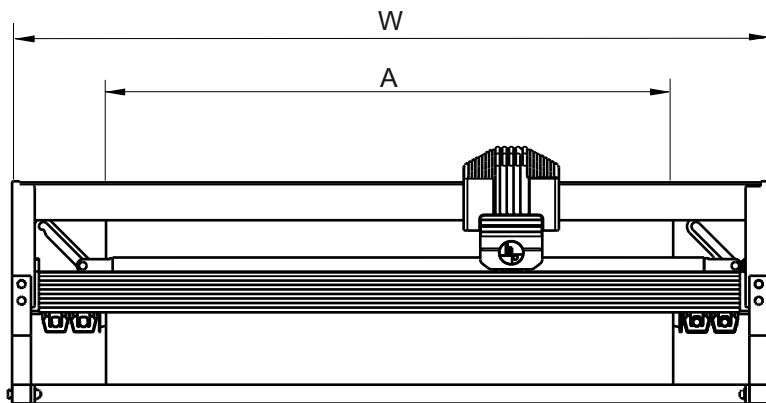

Table top cutter

max. roll width A (mm)	750	1000	1250	1600	-	-
max. roll-Ø (mm)	250	250	250	250	-	-
Width W (mm):	1000	1250	1500	1850	-	-
Depth D (mm):	341	341	341	341	-	-
Height H (mm):	340	340	340	340	-	-
max. roll weight (kg):	80	80	80	80	-	-
Net weight (kg):	12.00	14.70	15.90	19.80	-	-
Ref.:	25607	25610	25612	25616	-	-

- Spindle Ø 32 mm
-
- Max. roll weight 80 kg
-
- Max. roll-Ø 250 mm
-
- incl. 1 cutter cassette with round cutter for paper, cardboard, etc.
-
- incl. 1 cutter cassette with blades for soft foil

Table top cutter

Fastening fork with bolt (1 pair)
for clamping bar
Ref. 63521

Cones with clampings
(1 set) for core diameter 60-85mm
Ref. 62/11

Table top cutter

Ref.:	25607	25610	25612	25616
EAN:	4030177004965	4030177004989	4030177005009	4030177005023
Net weight (kg)	14.00	16.10	19.00	22.00
Number of packets:	3	3	3	3
Packet 1				
Ref.:	25600/1	25600/1	25600/1	25600/1
EAN:	4030177004958	4030177004958	4030177004958	4030177004958
Size WxDxH (mm):	180x420x100	180x420x100	180x420x100	180x420x100
Weight (kg):	3.00	3.00	3.00	3.00
Packet 2				
Ref.:	25607/2	25610/2	25612/2	25616/2
EAN:	4030177004972	4030177004996	4030177005016	4030177005030
Size WxDxH (mm):	100x950x70	100x1200x70	100x1450x70	100x1800x70
Weight (kg):	2.90	3.60	4.40	5.50
Packet 3				
Ref.:	250071	250101	250121	250161
EAN:	4030177004385	403017704408	4030177034719	4030177004446
Size WxDxH (mm):	250x1000x90	250x1300x90	250x1600x90	250x1900x90
Weight (kg):	7.50	9.50	10.00	13.00