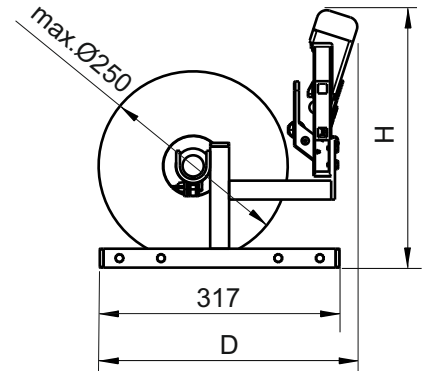

Table top cutter

max. roll width A (mm)	750	1000	1250	1600	-	-
max. roll-Ø (mm)	250	250	250	250	-	-
Width W (mm):	1000	1250	1500	1850	-	-
Depth D (mm):	341	341	341	341	-	-
Height H (mm):	340	340	340	340	-	-
max. roll weight (kg):	80	80	80	80	-	-
Net weight (kg):	12.00	14.70	15.90	19.80	-	-
Ref.:	25607	25610	25612	25616	-	-

- Spindle Ø 32 mm
-
- Max. roll weight 80 kg
-
- Max. roll-Ø 250 mm
-
- incl. 1 cutter cassette with round cutter for paper, cardboard, etc.
-
- incl. 1 cutter cassette with blades for soft foil

Table top cutter

Fastening fork with bolt (1 pair)
for clamping bar
Ref. 63521

Cones with clampings
(1 set) for core diameter 60-85mm
Ref. 62/11

Table top cutter

Ref.:	25607	25610	25612	25616
EAN:	4030177004965	4030177004989	4030177005009	4030177005023
Net weight (kg)	14.00	16.10	19.00	22.00
Number of packets:	3	3	3	3
Packet 1				
Ref.:	25600/1	25600/1	25600/1	25600/1
EAN:	4030177004958	4030177004958	4030177004958	4030177004958
Size WxDxH (mm):	180x420x100	180x420x100	180x420x100	180x420x100
Weight (kg):	3.00	3.00	3.00	3.00
Packet 2				
Ref.:	25607/2	25610/2	25612/2	25616/2
EAN:	4030177004972	4030177004996	4030177005016	4030177005030
Size WxDxH (mm):	100x950x70	100x1200x70	100x1450x70	100x1800x70
Weight (kg):	2.90	3.60	4.40	5.50
Packet 3				
Ref.:	250071	250101	250121	250161
EAN:	4030177004385	403017704408	4030177034719	4030177004446
Size WxDxH (mm):	250x1000x90	250x1300x90	250x1600x90	250x1900x90
Weight (kg):	7.50	9.50	10.00	13.00