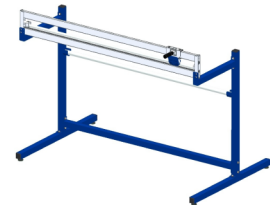

**SYSTEM BASIC Side table**

Ref.	700020		
Width (mm):	600		
Depth (mm):	600		
Height (mm):	750		
Inner Width (mm)	517		
Net Weight (kg):	14.00		

Description:  
Side table

- Legs made of square tube
- Powder-coated steel parts: gentian blue RAL 5010
- Leveling up to 20 mm
- Sheet steel table top
- Surface load capacity max. 100 kg

Document shelf  
Ref. 700060

Add-on storage rack  
Ref. 700050

Bottom shelf  
Ref. 700100

Drawer,  
lockable  
Ref. 700120

Storage shelf  
Ref. 700070

Spindle underneath the  
table (between feet)  
Ref. 700150

Add-on cutter  
incl. spindle  
Ref. 700090

Undertable cardboard  
storage rack  
Ref. 700080

Backboard  
Ref. 700040

Spindle between  
the uprights  
Ref. 700140

PC holder with  
strap  
Ref. 308100

Container, mobile  
Ref. 700110