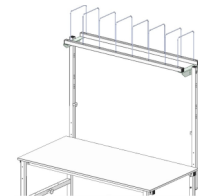

**SYSTEM BASIC Side table**

Ref.	700020		
Width (mm):	600		
Depth (mm):	600		
Height (mm):	750		
Inner Width (mm)	517		
Net Weight (kg):	14.00		

Description:  
Side table

- Legs made of square tube
- Powder-coated steel parts: gentian blue RAL 5010
- Leveling up to 20 mm
- Sheet steel table top
- Surface load capacity max. 100 kg

Ref.	<b>700020</b>			
Number of packet:	1			
EAN:	4030177057084			
Size WxDxH (mm):	620x760x85			
Weight (kg):	15.00			

Examples:  
Optional accessories

Packing table  
Ref. 700001  
Ref. 700002

Uprights  
Ref. 700030

Document shelf  
Ref. 700060

Add-on storage rack  
Ref. 700050

Bottom shelf  
Ref. 700100

Drawer,  
lockable  
Ref. 700120

Storage shelf  
Ref. 700070

Spindle underneath the  
table (between feet)  
Ref. 700150