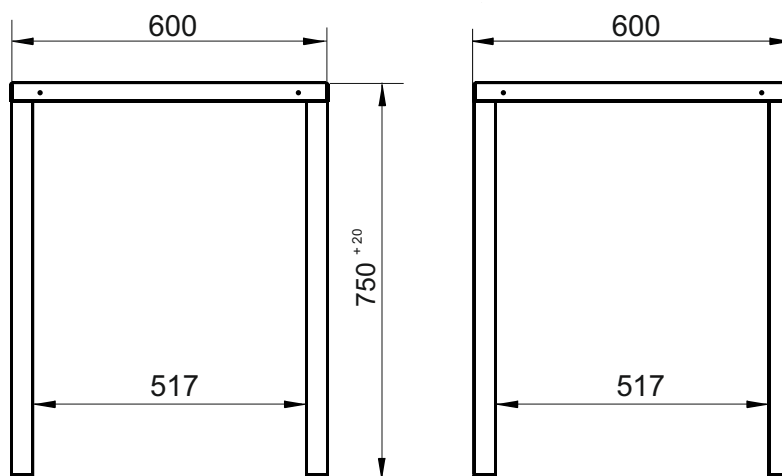

**SYSTEM BASIC Side table**

Ref.	700020		
Width (mm):	600		
Depth (mm):	600		
Height (mm):	750		
Inner Width (mm)	517		
Net Weight (kg):	14.00		

Description:  
Side table

- Legs made of square tube
- Powder-coated steel parts: gentian blue RAL 5010
- Leveling up to 20 mm
- Sheet steel table top
- Surface load capacity max. 100 kg

Ref.	<b>700020</b>			
Number of packet:	1			
EAN:	4030177057084			
Size WxDxH (mm):	620x760x85			
Weight (kg):	15.00			

Examples:  
Optional accessories

Packing table  
Ref. 700001  
Ref. 700002

Uprights  
Ref. 700030

Document shelf  
Ref. 700060

Add-on storage rack  
Ref. 700050

Bottom shelf  
Ref. 700100

Drawer,  
lockable  
Ref. 700120

Storage shelf  
Ref. 700070

Spindle underneath the  
table (between feet)  
Ref. 700150