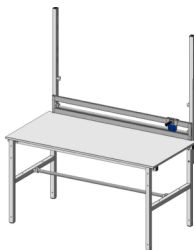

**SYSTEM BASIC Side table**

Ref.	700020		
Width (mm):	600		
Depth (mm):	600		
Height (mm):	750		
Inner Width (mm)	517		
Net Weight (kg):	14.00		

Description:  
Side table

- Legs made of square tube
- Powder-coated steel parts: gentian blue RAL 5010
- Leveling up to 20 mm
- Sheet steel table top
- Surface load capacity max. 100 kg

Document shelf  
Ref. 700060

Add-on storage rack  
Ref. 700050

Bottom shelf  
Ref. 700100

Drawer,  
lockable  
Ref. 700120

Storage shelf  
Ref. 700070

Spindle underneath the  
table (between feet)  
Ref. 700150

Add-on cutter  
incl. spindle  
Ref. 700090

Undertable cardboard  
storage rack  
Ref. 700080

Backboard  
Ref. 700040

Spindle between  
the uprights  
Ref. 700140

PC holder with  
strap  
Ref. 308100

Container, mobile  
Ref. 700110