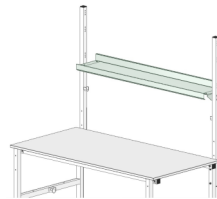

**SYSTEM BASIC Side table**

Ref.	700020		
Width (mm):	600		
Depth (mm):	600		
Height (mm):	750		
Inner Width (mm)	517		
Net Weight (kg):	14.00		

Description:  
Side table

- Legs made of square tube
- Powder-coated steel parts: gentian blue RAL 5010
- Leveling up to 20 mm
- Sheet steel table top
- Surface load capacity max. 100 kg

Ref.	<b>700020</b>			
Number of packet:	1			
EAN:	4030177057084			
Size WxDxH (mm):	620x760x85			
Weight (kg):	15.00			

Examples:  
Optional accessories

Packing table  
Ref. 700001  
Ref. 700002

Uprights  
Ref. 700030

Document shelf  
Ref. 700060

Add-on storage rack  
Ref. 700050

Bottom shelf  
Ref. 700100

Drawer,  
lockable  
Ref. 700120

Storage shelf  
Ref. 700070

Spindle underneath the  
table (between feet)  
Ref. 700150