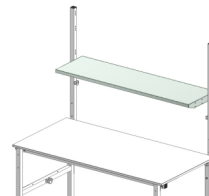

**SYSTEM BASIC Side table**

Ref.	700020		
Width (mm):	600		
Depth (mm):	600		
Height (mm):	750		
Inner Width (mm)	517		
Net Weight (kg):	14.00		

Description:  
Side table

- Legs made of square tube
- Powder-coated steel parts: gentian blue RAL 5010
- Leveling up to 20 mm
- Sheet steel table top
- Surface load capacity max. 100 kg

Document shelf  
Ref. 700060

Add-on storage rack  
Ref. 700050

Bottom shelf  
Ref. 700100

Drawer,  
lockable  
Ref. 700120

Storage shelf  
Ref. 700070

Spindle underneath the  
table (between feet)  
Ref. 700150

Add-on cutter  
incl. spindle  
Ref. 700090

Undertable cardboard  
storage rack  
Ref. 700080

Backboard  
Ref. 700040

Spindle between  
the uprights  
Ref. 700140

PC holder with  
strap  
Ref. 308100

Container, mobile  
Ref. 700110