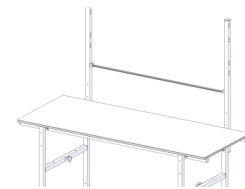

**SYSTEM BASIC Side table**

Ref.	700020		
Width (mm):	600		
Depth (mm):	600		
Height (mm):	750		
Inner Width (mm)	517		
Net Weight (kg):	14.00		

Description:  
Side table

- Legs made of square tube
- Powder-coated steel parts: gentian blue RAL 5010
- Leveling up to 20 mm
- Sheet steel table top
- Surface load capacity max. 100 kg

Document shelf  
Ref. 700060

Add-on storage rack  
Ref. 700050

Bottom shelf  
Ref. 700100

Drawer,  
lockable  
Ref. 700120

Storage shelf  
Ref. 700070

Spindle underneath the  
table (between feet)  
Ref. 700150

Add-on cutter  
incl. spindle  
Ref. 700090

Undertable cardboard  
storage rack  
Ref. 700080

Backboard  
Ref. 700040

Spindle between  
the uprights  
Ref. 700140

PC holder with  
strap  
Ref. 308100

Container, mobile  
Ref. 700110