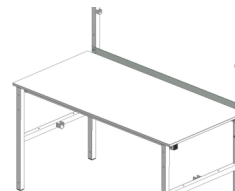

**SYSTEM BASIC Side table**

Ref.	700020		
Width (mm):	600		
Depth (mm):	600		
Height (mm):	750		
Inner Width (mm)	517		
Net Weight (kg):	14.00		

Description:  
Side table

- Legs made of square tube
- Powder-coated steel parts: gentian blue RAL 5010
- Leveling up to 20 mm
- Sheet steel table top
- Surface load capacity max. 100 kg

Document shelf  
Ref. 700060

Add-on storage rack  
Ref. 700050

Bottom shelf  
Ref. 700100

Drawer,  
lockable  
Ref. 700120

Storage shelf  
Ref. 700070

Spindle underneath the  
table (between feet)  
Ref. 700150

Add-on cutter  
incl. spindle  
Ref. 700090

Undertable cardboard  
storage rack  
Ref. 700080

Backboard  
Ref. 700040

Spindle between  
the uprights  
Ref. 700140

PC holder with  
strap  
Ref. 308100

Container, mobile  
Ref. 700110