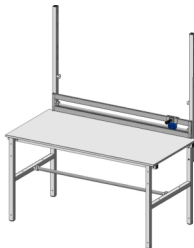

SYSTEM BASIC Uprights

Ref.	700030		
Width (mm):	40		
Depth (mm):	40		
Height (mm):	1266		
Height above table (mm)	1032		
Net Weight (kg):	6.50		

Description:
Uprights (Set / 2 pieces)

- Powder-coated steel parts: gentian blue RAL 5010
- With screw fitting to table legs
- Over the table 1032 mm
- Extensive accessories
- For any combination of table accessories of SYSTEM BASIC

SYSTEM BASIC Uprights

Ref.	700030			
Number of packet:	1			
EAN:	4030177057107			
Size WxDxH (mm):	120x1290x50			
Weight (kg):	9.00			

Examples:
Optional accessories

Backboard
Ref. 700040

Document shelf
Ref. 700060

Add-on storage rack
Ref. 700050

Bottom shelf
Ref. 700100

Drawer,
lockable
Ref. 700120

Storage shelf
Ref. 700070

Side table
Ref. 700020

Add-on cutter
incl. spindle
Ref. 700090

Undertable cardboard
storage rack
Ref. 700080

Spindle between
the uprights
Ref. 700140

Spindle underneath the
table (between feet)
Ref. 700150

PC-holder with
strap
Ref. 308100

Container, mobile
Ref. 700110

Cutter stand,
horizontal
Ref. 700130

TFT monitor holder,
Vesa 75/100
Ref. 228120