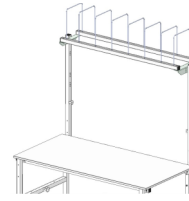

SYSTEM BASIC Uprights

Ref.	700030		
Width (mm):	40		
Depth (mm):	40		
Height (mm):	1266		
Height above table (mm)	1032		
Net Weight (kg):	6.50		

Description:
Uprights (Set / 2 pieces)

- Powder-coated steel parts: gentian blue RAL 5010
- With screw fitting to table legs
- Over the table 1032 mm
- Extensive accessories
- For any combination of table accessories of SYSTEM BASIC

SYSTEM BASIC Uprights

Ref.	700030			
Number of packet:	1			
EAN:	4030177057107			
Size WxDxH (mm):	120x1290x50			
Weight (kg):	9.00			

Examples:
Optional accessories

Backboard
Ref. 700040

Document shelf
Ref. 700060

Add-on storage rack
Ref. 700050

Bottom shelf
Ref. 700100

Drawer,
lockable
Ref. 700120

Storage shelf
Ref. 700070

Side table
Ref. 700020

Add-on cutter
incl. spindle
Ref. 700090

Undertable cardboard
storage rack
Ref. 700080