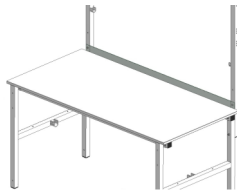

SYSTEM BASIC Uprights

Ref.	700030		
Width (mm):	40		
Depth (mm):	40		
Height (mm):	1266		
Height above table (mm)	1032		
Net Weight (kg):	6.50		

Description:
Uprights (Set / 2 pieces)

- Powder-coated steel parts: gentian blue RAL 5010
- With screw fitting to table legs
- Over the table 1032 mm
- Extensive accessories
- For any combination of table accessories of SYSTEM BASIC

SYSTEM BASIC Uprights

Ref.	700030			
Number of packet:	1			
EAN:	4030177057107			
Size WxDxH (mm):	120x1290x50			
Weight (kg):	9.00			

Examples:
Optional accessories

Backboard
Ref. 700040

Document shelf
Ref. 700060

Add-on storage rack
Ref. 700050

Bottom shelf
Ref. 700100

Drawer,
lockable
Ref. 700120

Storage shelf
Ref. 700070

Side table
Ref. 700020

Add-on cutter
incl. spindle
Ref. 700090

Undertable cardboard
storage rack
Ref. 700080