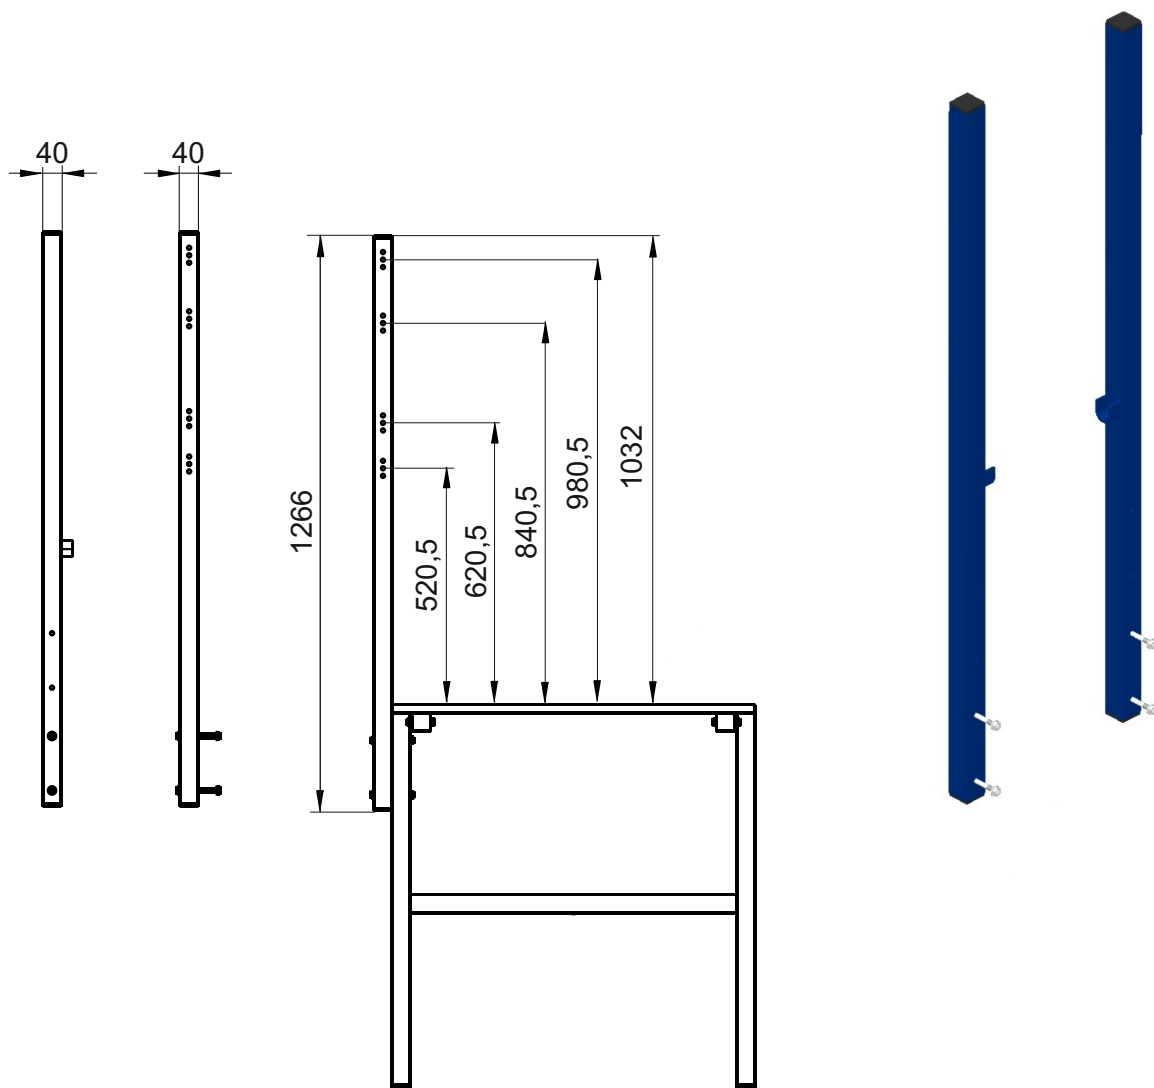

SYSTEM BASIC Uprights

Ref.	700030		
Width (mm):	40		
Depth (mm):	40		
Height (mm):	1266		
Height above table (mm)	1032		
Net Weight (kg):	6.50		

Description:
Uprights (Set / 2 pieces)

- Powder-coated steel parts: gentian blue RAL 5010
- With screw fitting to table legs
- Over the table 1032 mm
- Extensive accessories
- For any combination of table accessories of SYSTEM BASIC

SYSTEM BASIC Uprights

Ref.	700030			
Number of packet:	1			
EAN:	4030177057107			
Size WxDxH (mm):	120x1290x50			
Weight (kg):	9.00			

Examples:
Optional accessories

Backboard
Ref. 700040

Document shelf
Ref. 700060

Add-on storage rack
Ref. 700050

Bottom shelf
Ref. 700100

Drawer,
lockable
Ref. 700120

Storage shelf
Ref. 700070

Side table
Ref. 700020

Add-on cutter
incl. spindle
Ref. 700090

Undertable cardboard
storage rack
Ref. 700080

Spindle between
the uprights
Ref. 700140

Spindle underneath the
table (between feet)
Ref. 700150

PC-holder with
strap
Ref. 308100

Container, mobile
Ref. 700110

Cutter stand,
horizontal
Ref. 700130

TFT monitor holder,
Vesa 75/100
Ref. 228120