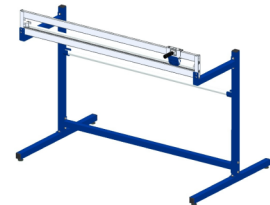

SYSTEM BASIC Uprights

Ref.	700030		
Width (mm):	40		
Depth (mm):	40		
Height (mm):	1266		
Height above table (mm)	1032		
Net Weight (kg):	6.50		

Description:
Uprights (Set / 2 pieces)

- Powder-coated steel parts: gentian blue RAL 5010
- With screw fitting to table legs
- Over the table 1032 mm
- Extensive accessories
- For any combination of table accessories of SYSTEM BASIC

Add-on storage rack
Ref. 700050

Bottom shelf
Ref. 700100

Drawer,
lockable
Ref. 700120

Storage shelf
Ref. 700070

Side table
Ref. 700020

Add-on cutter
incl. spindle
Ref. 700090

Undertable cardboard
storage rack
Ref. 700080

Spindle between
the uprights
Ref. 700140

Spindle underneath the
table (between feet)
Ref. 700150

PC-holder with
strap
Ref. 308100

Container, mobile
Ref. 700110

Cutter stand,
horizontal
Ref. 700130

TFT monitor holder,
Vesa 75/100
Ref. 228120