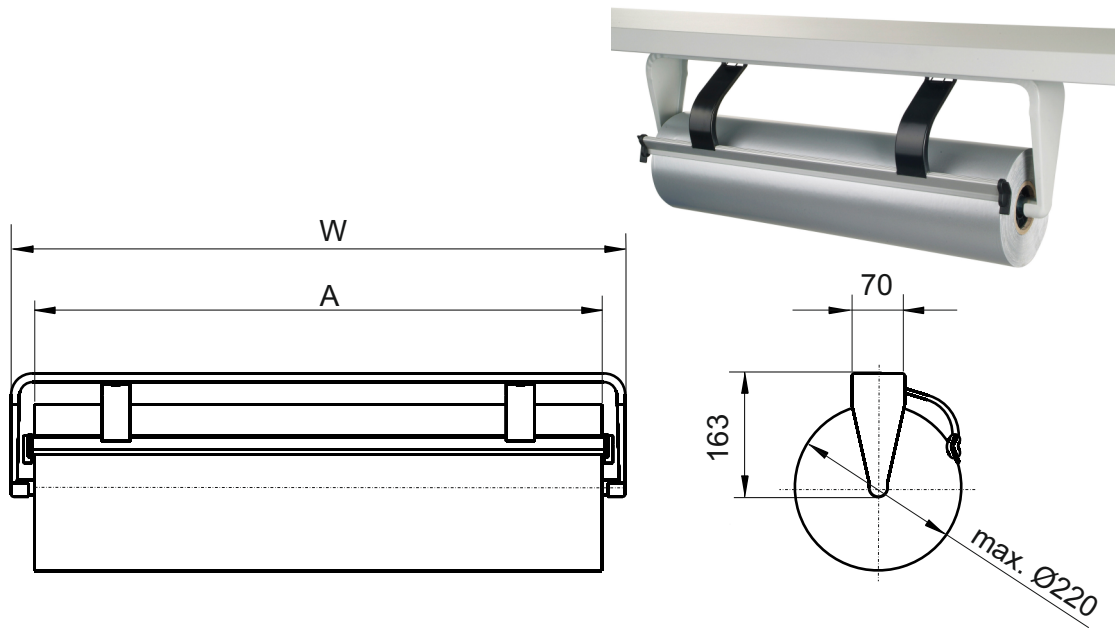

**STANDARD Undertable dispenser**

max. roll width A (mm):	<b>300</b>	<b>400</b>	<b>500</b>	<b>600</b>	<b>750</b>	<b>800</b>	<b>1000</b>
max. roll diameter (mm):	220	220	220	220	220	220	220
width W (mm):	362	462	562	662	812	862	1062
depth D (mm):	70	70	70	70	70	70	70
height H (mm):	163	163	163	163	163	163	163
Net weight (kg):	1.10	1.30	1.50	1.60	1.90	2.00	2.30
Ref.:							
Undertable dispenser with tear bar - smooth	<b>180130</b>	<b>180140</b>	<b>180150</b>	<b>180160</b>	<b>180170</b>	<b>180180</b>	<b>180110</b>
							
Ref.:							
Undertable dispenser with tear bar - serrated	<b>180131</b>	<b>180141</b>	<b>180151</b>	<b>180161</b>	<b>180171</b>	<b>180181</b>	<b>180111</b>
							

**Description:**

The STANDARD range is characterised by its ease of use, as thousands of customers will testify. Thanks to its unobtrusive design, the dispenser will blend in with any environment.

- practical single-hand operation
- comes with either serrated bar for paper and film or smooth bar for paper
- for paper and film rolls measuring from 30 to 100 cm in width and 22 cm in diameter, max. 20 kg
- spring-loaded tear-off bar for constant pressure and ease of separation
- steel-section frame available in light-grey RAL 7035

Sketch for mounting holes  
(Top view)

Ref.: Undertable dispenser	<b>180130</b> <b>180131</b>	<b>180140</b> <b>180141</b>	<b>180150</b> <b>180151</b>	<b>180160</b> <b>180161</b>	<b>180170</b> <b>180171</b>	<b>180180</b> <b>180181</b>	<b>180110</b> <b>180111</b>
max. roll width (mm)	<b>300</b>	<b>400</b>	<b>500</b>	<b>600</b>	<b>750</b>	<b>800</b>	<b>1000</b>
Size A (mm)	362	462	562	662	812	862	1062
Size B (mm)	293	393	493	593	743	793	993
Maß C (mm)	-	-	-	-	59	59	59

## STANDARD Undertable dispenser

Ref.:	<b>180130</b>	<b>180140</b>	<b>180150</b>	<b>180160</b>
Number of packet:	1	1	1	1
EAN:	4030177003272	4030177003296	4030177003319	4030177003333
Size WxDxH (mm):	170x410x90	170x500x90	170x580x90	170x700x90
Weight (kg):	1.20	1.40	1.60	1.80