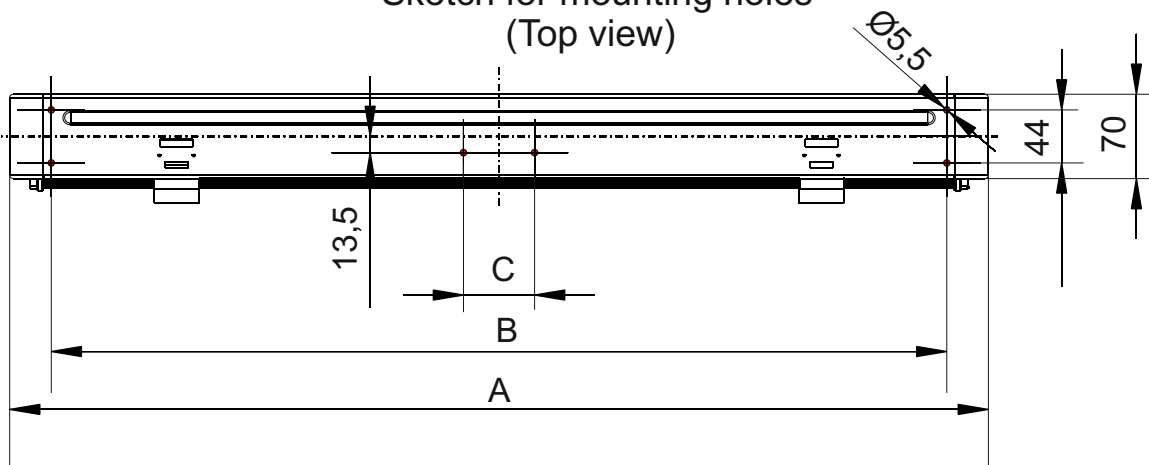

**STANDARD Undertable dispenser**

max. roll width A (mm):	<b>300</b>	<b>400</b>	<b>500</b>	<b>600</b>	<b>750</b>	<b>800</b>	<b>1000</b>
max. roll diameter (mm):	220	220	220	220	220	220	220
width W (mm):	362	462	562	662	812	862	1062
depth D (mm):	70	70	70	70	70	70	70
height H (mm):	163	163	163	163	163	163	163
Net weight (kg):	1.10	1.30	1.50	1.60	1.90	2.00	2.30
Ref.:							
Undertable dispenser with tear bar - smooth	<b>180130</b>	<b>180140</b>	<b>180150</b>	<b>180160</b>	<b>180170</b>	<b>180180</b>	<b>180110</b>
							
Ref.:							
Undertable dispenser with tear bar - serrated	<b>180131</b>	<b>180141</b>	<b>180151</b>	<b>180161</b>	<b>180171</b>	<b>180181</b>	<b>180111</b>
							

**Description:**

The STANDARD range is characterised by its ease of use, as thousands of customers will testify. Thanks to its unobtrusive design, the dispenser will blend in with any environment.

- practical single-hand operation
- comes with either serrated bar for paper and film or smooth bar for paper
- for paper and film rolls measuring from 30 to 100 cm in width and 22 cm in diameter, max. 20 kg
- spring-loaded tear-off bar for constant pressure and ease of separation
- steel-section frame available in light-grey RAL 7035

Sketch for mounting holes  
(Top view)

Ref.: Undertable dispenser	<b>180130</b> <b>180131</b>	<b>180140</b> <b>180141</b>	<b>180150</b> <b>180151</b>	<b>180160</b> <b>180161</b>	<b>180170</b> <b>180171</b>	<b>180180</b> <b>180181</b>	<b>180110</b> <b>180111</b>
max. roll width (mm)	<b>300</b>	<b>400</b>	<b>500</b>	<b>600</b>	<b>750</b>	<b>800</b>	<b>1000</b>
Size A (mm)	362	462	562	662	812	862	1062
Size B (mm)	293	393	493	593	743	793	993
Maß C (mm)	-	-	-	-	59	59	59

## STANDARD Undertable dispenser

Ref.:	<b>180130</b>	<b>180140</b>	<b>180150</b>	<b>180160</b>
Number of packet:	1	1	1	1
EAN:	4030177003272	4030177003296	4030177003319	4030177003333
Size WxDxH (mm):	170x410x90	170x500x90	170x580x90	170x700x90
Weight (kg):	1.20	1.40	1.60	1.80