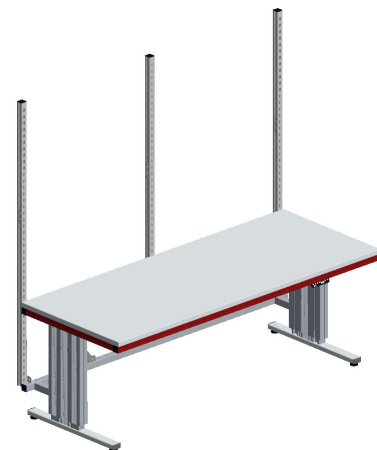

HR mounting profile, long
Order no.: 73308000
HR mounting profile, long
continuous
Order no.: 73312400