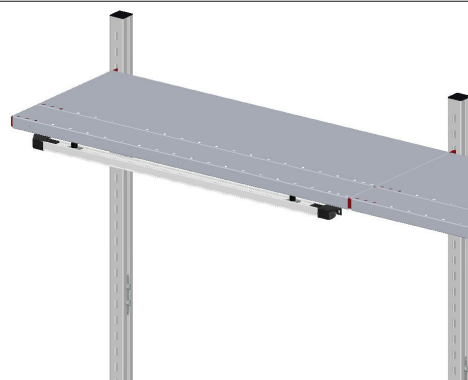

Workplace lighting Slim LED

Order no.	207005	73601239
Description :	Workplace lighting Slim LED	Workplace lighting Slim LED
Operating voltage :	220-240 V AC /50Hz	220-240 V AC /50Hz
Connected load :	26,5 W	26,5 W
Luminous lux :	2500 lm	2500 lm
Protection type :	IP 20	IP 20
Protection class :	III	III
Color temperature :	4000 K	4000 K
Efficiency :	114 lm/W	114 lm/W
Width W (mm) :	889	889
Depth D (mm) :	33	33
Height H (mm) :	26,5	26,5
Mounting dimension A (mm) :	946	631 / 609
Net weight (kg):	0.5	0.5

Description:
Workplace lighting Slim LED

- Lighting housing made of anodised aluminium
- Slim design
- Satinised cover for glare-free illumination
- incl. power supply cable (4m)

Workplace lighting Slim LED

Order no.:	207005	73601239		
Number of packets:	1			
EAN:	4030177093907	4030177092603		
Size WxDxH (mm):	1045x125x70			
Weight (kg):	1.00	1.00		

Examples:
Optional accessories
for 207005

SYSTEM

4-socket outlet
Order no.: 2074