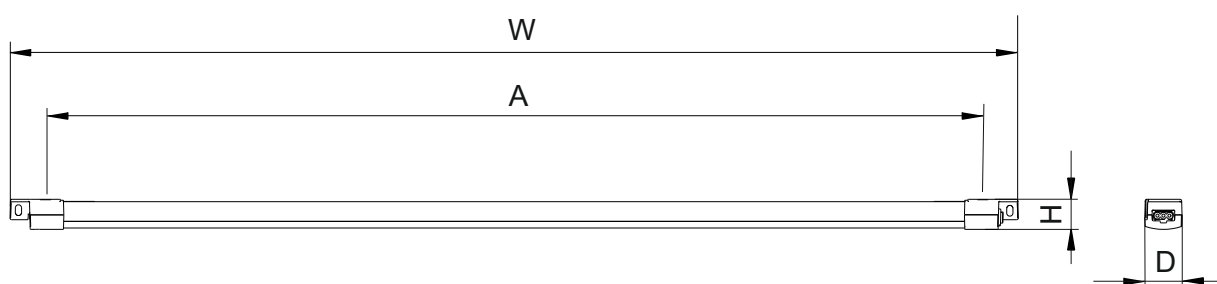

Workplace lighting Slim LED

Order no.	207005	73601239
Description :	Workplace lighting Slim LED	Workplace lighting Slim LED
Operating voltage :	220-240 V AC /50Hz	220-240 V AC /50Hz
Connected load :	26,5 W	26,5 W
Luminous lux :	2500 lm	2500 lm
Protection type :	IP 20	IP 20
Protection class :	III	III
Color temperature :	4000 K	4000 K
Efficiency :	114 lm/W	114 lm/W
Width W (mm) :	889	889
Depth D (mm) :	33	33
Height H (mm) :	26,5	26,5
Mounting dimension A (mm) :	946	631 / 609
Net weight (kg):	0.5	0.5

Description:
Workplace lighting Slim LED

- Lighting housing made of anodised aluminium
- Slim design
- Satinised cover for glare-free illumination
- incl. power supply cable (4m)

Workplace lighting Slim LED

Order no.:	207005	73601239		
Number of packets:	1			
EAN:	4030177093907	4030177092603		
Size WxDxH (mm):	1045x125x70			
Weight (kg):	1.00	1.00		

Examples:
Optional accessories
for 207005

SYSTEM

4-socket outlet
Order no.: 2074