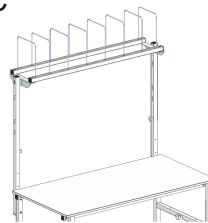

BASIC

Add-on storage rack
Order no.: 700050