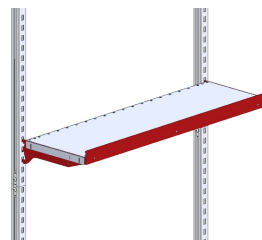

BASIC

Add-on storage rack
Order no.: 700050

MODUL

Bracket for attaching
workplace light
Order no.: 507001

Examples:
Optional accessories
for 73601239

FLEX

4-socket outlet
Order no.: 73311600
Order no.: 73311601

Shelves
Order no.:
73306900 -
73307600

HR mounting profile, long
Order no.: 73308000
HR mounting profile, long
continuous
Order no.: 73312400